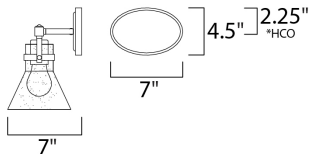

PRODUCT DESCRIPTION

This nautical-inspired collection features Clear Seedy glass cones suspended by a yoke frame. The clear glass offers abundant lighting and compliments the styling of the fixture. Make it a more industrial look by adding filament E26 light bulbs.