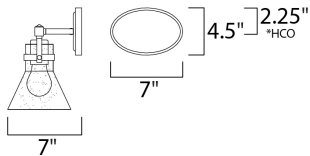

PRODUCT DESCRIPTION

This nautical-inspired collection features Clear Seedy glass cones suspended by a yoke frame. The clear glass offers abundant lighting and compliments the styling of the fixture. Make it a more industrial look by adding filament E26 light bulbs.