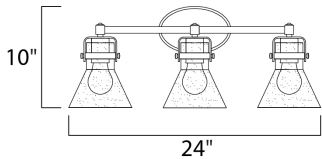

PRODUCT DESCRIPTION

This nautical-inspired collection features Clear Seedy glass cones suspended by a yoke frame. The clear glass offers abundant lighting and compliments the styling of the fixture. Make it a more industrial look by adding filament E26 light bulbs.