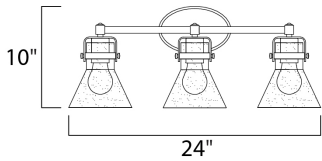

PRODUCT DESCRIPTION

This nautical-inspired collection features Clear Seedy glass cones suspended by a yoke frame. The clear glass offers abundant lighting and compliments the styling of the fixture. Make it a more industrial look by adding filament E26 light bulbs.