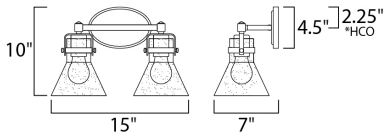

PRODUCT DESCRIPTION

This nautical-inspired collection features Clear Seedy glass cones suspended by a yoke frame. The clear glass offers abundant lighting and compliments the styling of the fixture. Make it a more industrial look by adding filament E26 light bulbs.