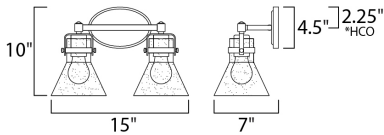

*height from center of outlet to the top of the fixture

MEASUREMENTS

- DIMENSION : 15" W x 10" H x 7" Ext
- BACK PLATE : 7" W x 4.5" H x 2.25" HCO
- HANGING WEIGHT : 3.74 lb

LAMPING

- INPUT VOLTAGE : 120V
- BULB : 2 x 6W LED E26 Medium , 12W Total
- BULB INCLUDED : (Included)
- DIMMABLE : Yes
- COLOR_TEMP : 2200K
- LIGHTING_DIRECTION : Down