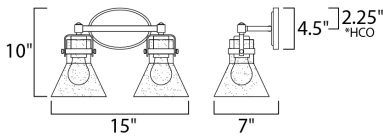

PRODUCT DESCRIPTION

This nautical-inspired collection features Clear Seedy glass cones suspended by a yoke frame. The clear glass offers abundant lighting and compliments the styling of the fixture. Make it a more industrial look by adding filament E26 light bulbs.