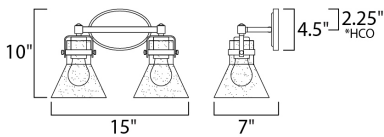

\*height from center of outlet to the top of the fixture

**MEASUREMENTS**

DIMENSION : 15" W x 10" H x 7" Ext  
 BACK PLATE : 7" W x 4.5" H x 2.25" HCO  
 HANGING WEIGHT : 3.74 lb

**LAMPING**

INPUT VOLTAGE : 120V  
 BULB : 2 x 6W LED E26 Medium , 12W Total  
 BULB INCLUDED : (Included)  
 DIMMABLE : Yes  
 COLOR\_TEMP : 2200K  
 LIGHTING\_DIRECTION : Down