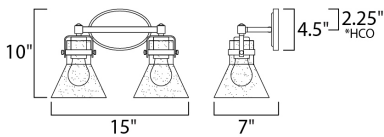

*height from center of outlet to the top of the fixture

MEASUREMENTS

- DIMENSION : 15" W x 10" H x 7" Ext
- BACK PLATE : 7" W x 4.5" H x 2.25" HCO
- HANGING WEIGHT : 3.74 lb

LAMPING

- INPUT VOLTAGE : 120V
- BULB : 2 x 6W LED E26 Medium , 12W Total
- BULB INCLUDED : (Included)
- DIMMABLE : Yes
- COLOR_TEMP : 2200K
- LIGHTING_DIRECTION : Down