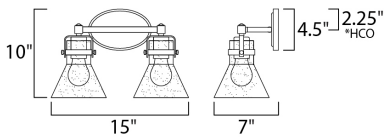

PRODUCT DESCRIPTION

This nautical-inspired collection features Clear Seedy glass cones suspended by a yoke frame. The clear glass offers abundant lighting and compliments the styling of the fixture. Make it a more industrial look by adding filament E26 light bulbs.