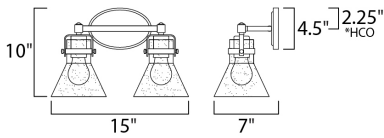

\*height from center of outlet to the top of the fixture

**MEASUREMENTS**

DIMENSION : 15" W x 10" H x 7" Ext  
 BACK PLATE : 7" W x 4.5" H x 2.25" HCO  
 HANGING WEIGHT : 4.18 lb

**LAMPING**

INPUT VOLTAGE : 120V  
 BULB : 2 x 60W Incandescent E26 Medium , 120W Total  
 BULB INCLUDED : (Not Included)  
 DIMMABLE : Yes  
 LIGHTING\_DIRECTION : Down