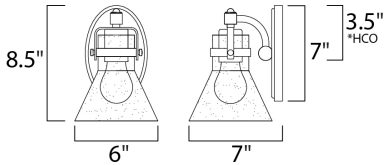

\*height from center of outlet to the top of the fixture

**MEASUREMENTS**

DIMENSION : 6" W x 8.5" H x 7" Ext  
 MAX OAH : 4.5" W x 7" H  
 HANGING WEIGHT : 2.2 lb

**LAMPING**

INPUT VOLTAGE : 120V  
 BULB : 1 x 6W LED E26 Medium , 6W Total  
 BULB INCLUDED : (Included)  
 DIMMABLE : Yes  
 COLOR\_TEMP : 2200K