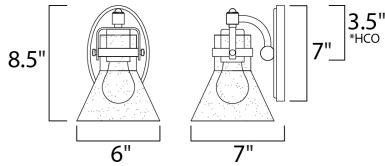

*height from center of outlet to the top of the fixture

MEASUREMENTS

DIMENSION : 6" W x 8.5" H x 7" Ext
 MAX OAH : 4.5" W x 7" H
 HANGING WEIGHT : 2 lb

LAMPING

INPUT VOLTAGE : 120V
 BULB : 1 x 60W Incandescent E26 Medium , 60W Total
 BULB INCLUDED : (Not Included)
 DIMMABLE : Yes