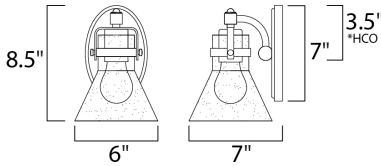

*height from center of outlet to the top of the fixture

MEASUREMENTS

DIMENSION : 6" W x 8.5" H x 7" Ext
 MAX OAH : 4.5" W x 7" H
 HANGING WEIGHT : 2 lb

LAMPING

INPUT VOLTAGE : 120V
 BULB : 1 x 60W Incandescent E26 Medium , 60W Total
 BULB INCLUDED : (Not Included)
 DIMMABLE : Yes