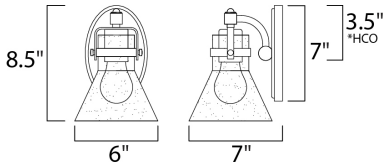

*height from center of outlet to the top of the fixture

MEASUREMENTS

DIMENSION : 6" W x 8.5" H x 7" Ext
 MAX OAH : 4.5" W x 7" H
 HANGING WEIGHT : 2 lb

LAMPING

INPUT VOLTAGE : 120V
 BULB : 1 x 60W Incandescent E26 Medium , 60W Total
 BULB INCLUDED : (Not Included)
 DIMMABLE : Yes