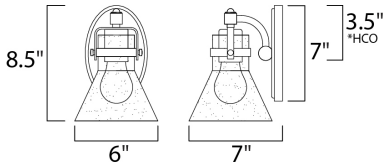

PRODUCT DESCRIPTION

This nautical-inspired collection features Clear Seedy glass cones suspended by a yoke frame. The clear glass offers abundant lighting and compliments the styling of the fixture. Make it a more industrial look by adding filament E26 light bulbs.

MEASUREMENTS

DIMENSION : 6" W x 8.5" H x 7" Ext
MAX OAH : 4.5" W x 7" H
HANGING WEIGHT : 2 lb

LAMPING

INPUT VOLTAGE : 120V
BULB : 1 x 60W Incandescent E26 Medium , 60W Total
BULB INCLUDED : (Not Included)
DIMMABLE : Yes

FINISHES OPTION

- Oil Rubbed Bronze (OI)
- Polished Chrome (PC)

GLASS

Seedy CD

MATERIAL

Steel, Glass

RATINGS

cETLus
Damp Location

ADDITIONAL

INSTALL UP/DOWN: Up/Down
OPERATING TEMPERATURE:
-20°C (-4°F), 40°C (104°F)

Always consult a qualified electrician before installing any lighting product.