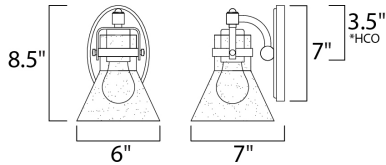

\*height from center of outlet to the top of the fixture

**MEASUREMENTS**

DIMENSION : 6" W x 8.5" H x 7" Ext  
 MAX OAH : 4.5" W x 7" H  
 HANGING WEIGHT : 2.2 lb

**LAMPING**

INPUT VOLTAGE : 120V  
 BULB : 1 x 6W LED E26 Medium , 6W Total  
 BULB INCLUDED : (Included)  
 DIMMABLE : Yes  
 COLOR\_TEMP : 2200K