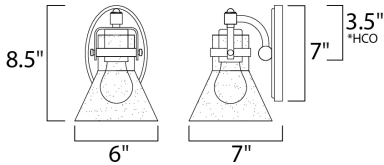

*height from center of outlet to the top of the fixture

MEASUREMENTS

DIMENSION : 6" W x 8.5" H x 7" Ext
 MAX OAH : 4.5" W x 7" H
 HANGING WEIGHT : 2.2 lb

LAMPING

INPUT VOLTAGE : 120V
 BULB : 1 x 6W LED E26 Medium , 6W Total
 BULB INCLUDED : (Included)
 DIMMABLE : Yes
 COLOR_TEMP : 2200K