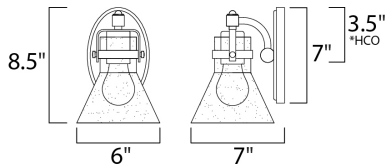

*height from center of outlet to the top of the fixture

MEASUREMENTS

DIMENSION : 6" W x 8.5" H x 7" Ext
 BACK PLATE : 4.5" W x 7" H x 3.5" HCO
 HANGING WEIGHT : 2 lb

LAMPING

INPUT VOLTAGE : 120V
 BULB : 1 x 60W Incandescent E26 Medium , 60W Total
 BULB INCLUDED : (Not Included)
 DIMMABLE : Yes