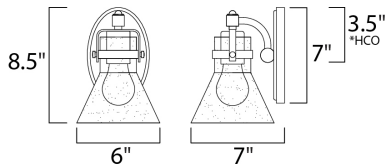

*height from center of outlet to the top of the fixture

MEASUREMENTS

- DIMENSION : 6" W x 8.5" H x 7" Ext
- BACK PLATE : 4.5" W x 7" H x 3.5" HCO
- HANGING WEIGHT : 2 lb

LAMPING

- INPUT VOLTAGE : 120V
- BULB : 1 x 60W Incandescent E26 Medium , 60W Total
- BULB INCLUDED : (Not Included)
- DIMMABLE : Yes