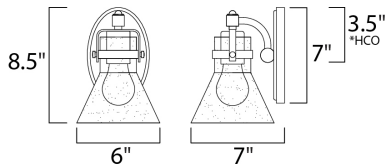

\*height from center of outlet to the top of the fixture

**MEASUREMENTS**

- DIMENSION : 6" W x 8.5" H x 7" Ext
- BACK PLATE : 4.5" W x 7" H x 3.5" HCO
- HANGING WEIGHT : 2 lb

**LAMPING**

- INPUT VOLTAGE : 120V
- BULB : 1 x 60W Incandescent E26 Medium , 60W Total
- BULB INCLUDED : (Not Included)
- DIMMABLE : Yes