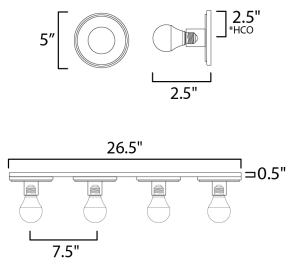

LAMPING

INPUT VOLTAGE : 120V
LUMENS : 2,000 Rated (1,600 Del.)
BULB : 4 x 6W LED E26 Medium , 24W Total
BULB INCLUDED : (Included)
DIMMABLE : Triac or ELV
CRI : 90 CRI
COLOR_TEMP : 3000K
LIGHTING_DIRECTION : Omni