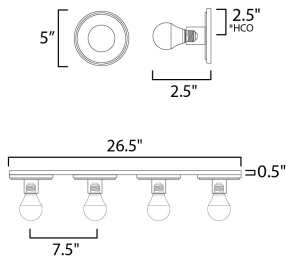

LAMPING

INPUT VOLTAGE : 120V
LUMENS : 2,000 Rated (1,600 Del.)
BULB : 4 x 6W LED E26 Medium , 24W Total
BULB INCLUDED : (Included)
DIMMABLE : Triac or ELV
CRI : 90 CRI
COLOR_TEMP : 3000K
LIGHTING_DIRECTION : Omni