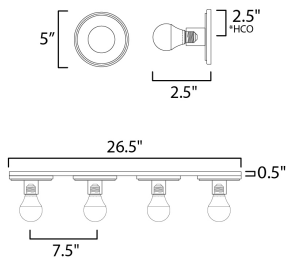

LAMPING

INPUT VOLTAGE : 120V
BULB : 4 x 60W Incandescent E26 Medium , 240W Total
BULB INCLUDED : (Not Included)
DIMMABLE : Y
LIGHTING_DIRECTION : Omni