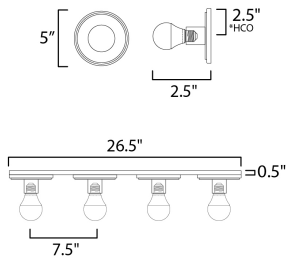

LAMPING

INPUT VOLTAGE : 120V
LUMENS : 2,000 Rated (1,600 Del.)
BULB : 4 x 6W LED E26 Medium , 24W Total
BULB INCLUDED : (Included)
DIMMABLE : Triac or ELV
CRI : 90 CRI
COLOR_TEMP : 3000K
LIGHTING_DIRECTION : Omni