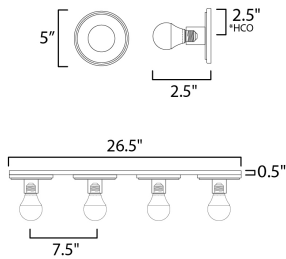

LAMPING

INPUT VOLTAGE : 120V
LUMENS : 1,600 Rated (1,560 Del.)
BULB : 4 x 60W Incandescent E26 Medium , 240W Total
BULB INCLUDED : (Not Included)
DIMMABLE : Y
CRI : 90 CRI
COLOR_TEMP : 3000K
LIGHTING_DIRECTION : Omni