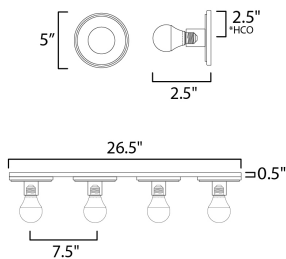

LAMPING

INPUT VOLTAGE : 120V
LUMENS : 1,600 Rated (1,560 Del.)
BULB : 4 x 60W Incandescent E26 Medium , 240W Total
BULB INCLUDED : (Not Included)
DIMMABLE : Y
CRI : 90 CRI
COLOR_TEMP : 3000K
LIGHTING_DIRECTION : Omni