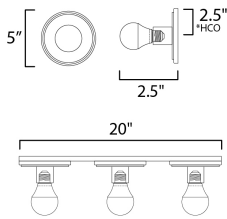

PRODUCT DESCRIPTION

Get ready for your closeup. This collection of streamlined vanity lights are available in glamorous two tone finishes. Select from Polished Chrome with reversible Black and White plates or Natural Aged Brass with Matte Black or Spanish Alabaster plates. Globes of LED G25 lamps are available with the fixture.