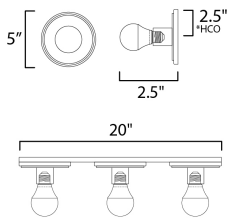

LAMPING

INPUT VOLTAGE : 120V
BULB : 3 x 60W Incandescent E26 Medium , 180W Total
BULB INCLUDED : (Not Included)
DIMMABLE : Triac or ELV
LIGHTING_DIRECTION : Omni