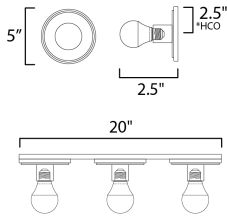

LAMPING

INPUT VOLTAGE : 120V
BULB : 3 x 60W Incandescent E26 Medium , 180W Total
BULB INCLUDED : (Not Included)
DIMMABLE : Triac or ELV
LIGHTING_DIRECTION : Omni