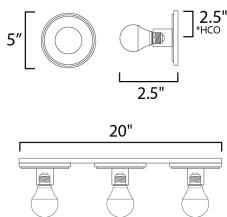

LAMPING

INPUT VOLTAGE : 120V
LUMENS : 1,500 Rated (1,200 Del.)
BULB : 3 x 6W LED E26 Medium , 18W Total
BULB INCLUDED : (Included)
DIMMABLE : Triac or ELV
CRI : 90 CRI
COLOR_TEMP : 3000K
LIGHTING_DIRECTION : Omni