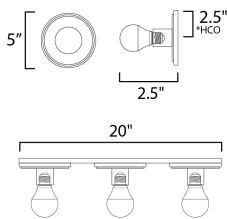

LAMPING

INPUT VOLTAGE : 120V
LUMENS : 1,200 Rated (1,170 Del.)
BULB : 3 x 6W LED E26 Medium G25 , 18W Total
BULB INCLUDED : (Included)
DIMMABLE : Y
CRI : 90 CRI
COLOR_TEMP : 3000K
LIGHTING_DIRECTION : Omni