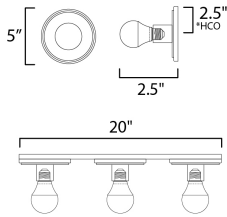

LAMPING

INPUT VOLTAGE : 120V
LUMENS : 1,200 Rated (1,170 Del.)
BULB : 3 x 60W Incandescent E26 Medium , 180W Total
BULB INCLUDED : (Not Included)
DIMMABLE : Y
CRI : 90 CRI
COLOR_TEMP : 3000K
LIGHTING_DIRECTION : Omni