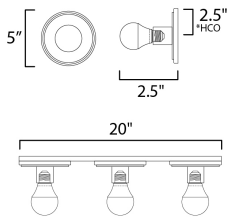

LAMPING

INPUT VOLTAGE : 120V
LUMENS : 1,200 Rated (1,170 Del.)
BULB : 3 x 6W LED E26 Medium G25 , 18W Total
BULB INCLUDED : (Included)
DIMMABLE : Y
CRI : 90 CRI
COLOR_TEMP : 3000K
LIGHTING_DIRECTION : Omni