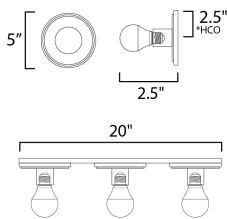

LAMPING

INPUT VOLTAGE : 120V
LUMENS : 1,500 Rated (1,200 Del.)
BULB : 3 x 6W LED E26 Medium , 18W Total
BULB INCLUDED : (Included)
DIMMABLE : Triac or ELV
CRI : 90 CRI
COLOR_TEMP : 3000K
LIGHTING_DIRECTION : Omni