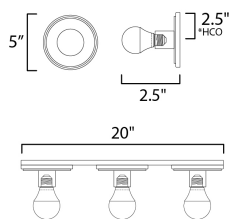

LAMPING

INPUT VOLTAGE : 120V
LUMENS : 1,200 Rated (1,170 Del.)
BULB : 3 x 60W Incandescent E26 Medium , 180W Total
BULB INCLUDED : (Not Included)
DIMMABLE : Y
CRI : 90 CRI
COLOR_TEMP : 3000K
LIGHTING_DIRECTION : Omni