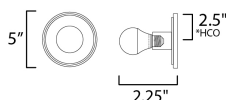

LAMPING

INPUT VOLTAGE : 120V
LUMENS : 500 Rated (400 Del.)
BULB : 1 x 6W LED E26 Medium , 6W Total
BULB INCLUDED : (Included)
DIMMABLE : Triac or ELV
CRI : 90 CRI
COLOR_TEMP : 3000K
LIGHTING_DIRECTION : Omni