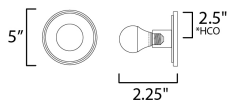

LAMPING

INPUT VOLTAGE : 120V
LUMENS : 500 Rated (400 Del.)
BULB : 1 x 6W LED E26 Medium , 6W Total
BULB INCLUDED : (Included)
DIMMABLE : Triac or ELV
CRI : 90 CRI
COLOR_TEMP : 3000K
LIGHTING_DIRECTION : Omni