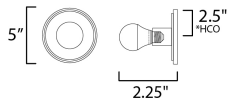

LAMPING

INPUT VOLTAGE : 120V
BULB : 1 x 60W Incandescent E26 Medium , 60W Total
BULB INCLUDED : (Not Included)
DIMMABLE : Y
LIGHTING_DIRECTION : Omni