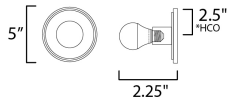

LAMPING

INPUT VOLTAGE : 120V
LUMENS : 500 Rated (400 Del.)
BULB : 1 x 6W LED E26 Medium , 6W Total
BULB INCLUDED : (Included)
DIMMABLE : Triac or ELV
CRI : 90 CRI
COLOR_TEMP : 3000K
LIGHTING_DIRECTION : Omni