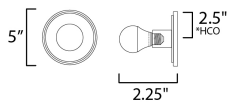

LAMPING

INPUT VOLTAGE : 120V
LUMENS : 500 Rated (400 Del.)
BULB : 1 x 6W LED E26 Medium , 6W Total
BULB INCLUDED : (Included)
DIMMABLE : Triac or ELV
CRI : 90 CRI
COLOR_TEMP : 3000K
LIGHTING_DIRECTION : Omni