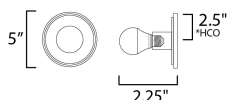

LAMPING

INPUT VOLTAGE : 120V
LUMENS : 400 Rated (390 Del.)
BULB : 1 x 60W Incandescent E26 Medium , 60W Total
BULB INCLUDED : (Not Included)
DIMMABLE : Y
CRI : 90 CRI
COLOR_TEMP : 3000K
LIGHTING_DIRECTION : Omni