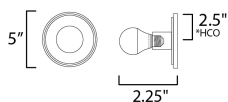

LAMPING

INPUT VOLTAGE : 120V
LUMENS : 400 Rated (390 Del.)
BULB : 1 x 60W Incandescent E26 Medium , 60W Total
BULB INCLUDED : (Not Included)
DIMMABLE : Y
CRI : 90 CRI
COLOR_TEMP : 3000K
LIGHTING_DIRECTION : Omni