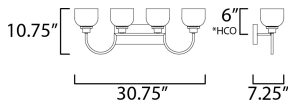

PRODUCT DESCRIPTION

Square tube arms curve to form arcs of Polished Chrome in an interesting and unique fashion. White opal glass shades complete this clean design and provide a soft even illumination. Can be installed up or down.