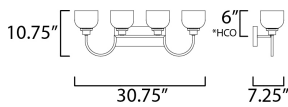

PRODUCT DESCRIPTION

Square tube arms curve to form arcs of Polished Chrome in an interesting and unique fashion. White opal glass shades complete this clean design and provide a soft even illumination. Can be installed up or down.