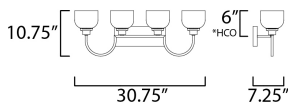

PRODUCT DESCRIPTION

Square tube arms curve to form arcs of Polished Chrome in an interesting and unique fashion. White opal glass shades complete this clean design and provide a soft even illumination. Can be installed up or down.