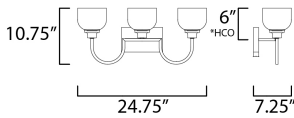

PRODUCT DESCRIPTION

Square tube arms curve to form arcs of Polished Chrome in an interesting and unique fashion. White opal glass shades complete this clean design and provide a soft even illumination. Can be installed up or down.