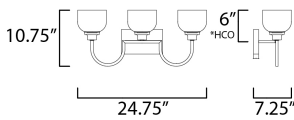

PRODUCT DESCRIPTION

Square tube arms curve to form arcs of Polished Chrome in an interesting and unique fashion. White opal glass shades complete this clean design and provide a soft even illumination. Can be installed up or down.