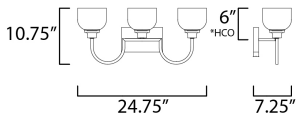

PRODUCT DESCRIPTION

Square tube arms curve to form arcs of Polished Chrome in an interesting and unique fashion. White opal glass shades complete this clean design and provide a soft even illumination. Can be installed up or down.