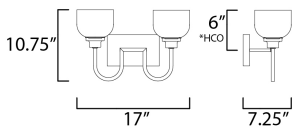

PRODUCT DESCRIPTION

Square tube arms curve to form arcs of Polished Chrome in an interesting and unique fashion. White opal glass shades complete this clean design and provide a soft even illumination. Can be installed up or down.