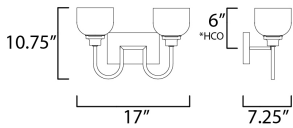

PRODUCT DESCRIPTION

Square tube arms curve to form arcs of Polished Chrome in an interesting and unique fashion. White opal glass shades complete this clean design and provide a soft even illumination. Can be installed up or down.