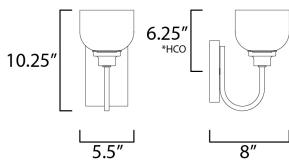

PRODUCT DESCRIPTION

Square tube arms curve to form arcs of Polished Chrome in an interesting and unique fashion. White opal glass shades complete this clean design and provide a soft even illumination. Can be installed up or down.