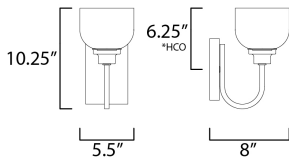

PRODUCT DESCRIPTION

Square tube arms curve to form arcs of Polished Chrome in an interesting and unique fashion. White opal glass shades complete this clean design and provide a soft even illumination. Can be installed up or down.