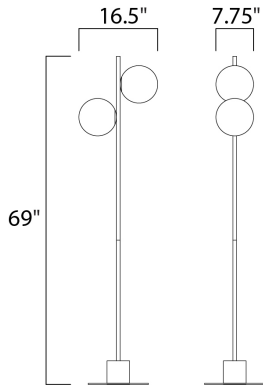

MEASUREMENTS

DIMENSION : 16.5" L x 7.75" W x 69" H
 HANGING WEIGHT : 24.25 lb

LAMPING

INPUT VOLTAGE : 120V
 BULB : 2 x 60W Incandescent E12 Candelabra , 120W Total
 BULB INCLUDED : (Not Included)
 DIMMABLE : Yes