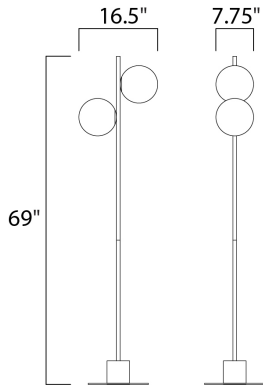

**MEASUREMENTS**

DIMENSION : 16.5" L x 7.75" W x 69" H  
 HANGING WEIGHT : 24.25 lb

**LAMPING**

INPUT VOLTAGE : 120V  
 BULB : 2 x 60W Incandescent E12 Candelabra , 120W Total  
 BULB INCLUDED : (Not Included)  
 DIMMABLE : Yes