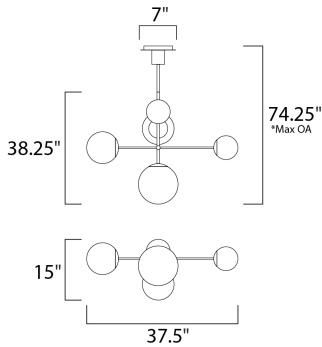

\*max overall height

**MEASUREMENTS**

- DIMENSION : 37.5" L x 15" W x 38.25" H
- MAX OAH : 74.25" OAH
- CANOPY : 7" W x 1" H x 7" L
- HANGING WEIGHT : 17.97 lb

**LAMPING**

- INPUT VOLTAGE : 120V
- BULB : 5 x 60W Incandescent E12 CA + E26 MB , 300W Total
- BULB INCLUDED : (Not Included)
- DIMMABLE : Yes