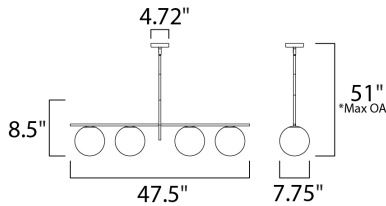

*max overall height

MEASUREMENTS

- DIMENSION : 47.5" L x 7.75" W x 8.5" H
- MAX OAH : 51" OAH
- CANOPY : 4.72" W x 1" H x 4.72" L
- HANGING WEIGHT : 12.1 lb

LAMPING

- INPUT VOLTAGE : 120V
- BULB : 4 x 60W Incandescent E26 , 240W Total
- BULB INCLUDED : (Not Included)
- DIMMABLE : Yes