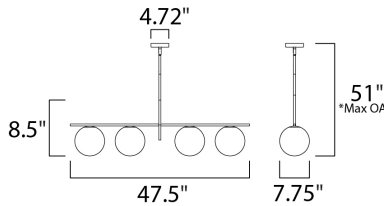

\*max overall height

**MEASUREMENTS**

- DIMENSION : 47.5" L x 7.75" W x 8.5" H
- MAX OAH : 51" OAH
- CANOPY : 4.72" W x 1" H x 4.72" L
- HANGING WEIGHT : 12.1 lb

**LAMPING**

- INPUT VOLTAGE : 120V
- BULB : 4 x 60W Incandescent E26 , 240W Total
- BULB INCLUDED : (Not Included)
- DIMMABLE : Yes