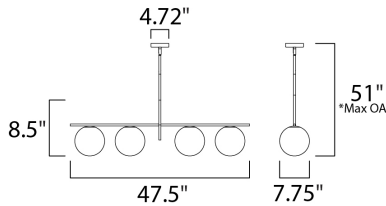

\*max overall height

**MEASUREMENTS**

- DIMENSION : 47.5" L x 7.75" W x 8.5" H
- MAX OAH : 51" OAH
- CANOPY : 4.72" W x 1" H x 4.72" L
- HANGING WEIGHT : 12.1 lb

**LAMPING**

- INPUT VOLTAGE : 120V
- BULB : 4 x 60W Incandescent E26 , 240W Total
- BULB INCLUDED : (Not Included)
- DIMMABLE : Yes