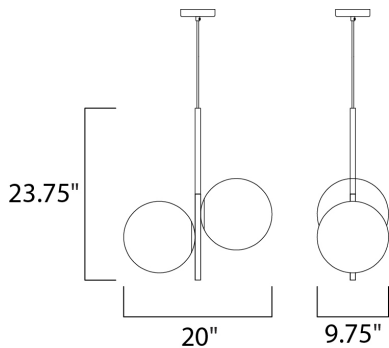

MEASUREMENTS

DIMENSION : 20" L x 9.75" W x 23.75" H
 MAX OAH : 142" OAH
 CANOPY : 4.72" W x 1" H x 4.72" L
 HANGING WEIGHT : 6.16 lb

LAMPING

INPUT VOLTAGE : 120V
 BULB : 2 x 60W Incandescent E26 Medium , 120W Total
 BULB INCLUDED : (Not Included)
 DIMMABLE : Yes