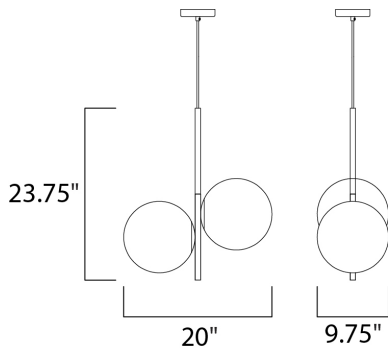

MEASUREMENTS

DIMENSION : 20" L x 9.75" W x 23.75" H
 MAX OAH : 142" OAH
 CANOPY : 4.72" W x 1" H x 4.72" L
 HANGING WEIGHT : 6.16 lb

LAMPING

INPUT VOLTAGE : 120V
 BULB : 2 x 60W Incandescent E26 Medium , 120W Total
 BULB INCLUDED : (Not Included)
 DIMMABLE : Yes