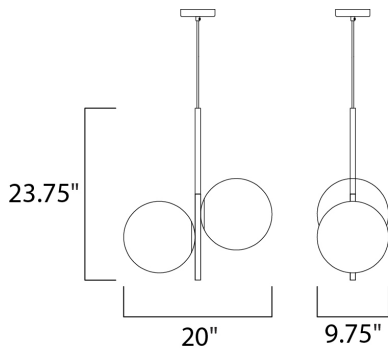

MEASUREMENTS

DIMENSION : 20" L x 9.75" W x 23.75" H
 MAX OAH : 142" OAH
 CANOPY : 4.72" W x 1" H x 4.72" L
 HANGING WEIGHT : 6.16 lb

LAMPING

INPUT VOLTAGE : 120V
 BULB : 2 x 60W Incandescent E26 Medium , 120W Total
 BULB INCLUDED : (Not Included)
 DIMMABLE : Yes