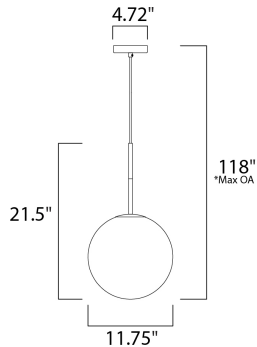

*max overall height

MEASUREMENTS

- DIMENSION : 11.75" W x 21.5" H
- MAX OAH : 118" OAH
- CANOPY : 4.72" W x 1" H x 4.72" L
- HANGING WEIGHT : 4.41 lb

LAMPING

- INPUT VOLTAGE : 120V
- BULB : 1 x 60W Incandescent E26 Medium , 60W Total
- BULB INCLUDED : (Not Included)
- DIMMABLE : Yes