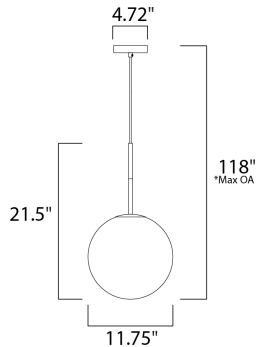

\*max overall height

**MEASUREMENTS**

- DIMENSION : 11.75" W x 21.5" H
- MAX OAH : 118" OAH
- CANOPY : 4.72" W x 1" H x 4.72" L
- HANGING WEIGHT : 4.41 lb

**LAMPING**

- INPUT VOLTAGE : 120V
- BULB : 1 x 60W Incandescent E26 Medium , 60W Total
- BULB INCLUDED : (Not Included)
- DIMMABLE : Yes