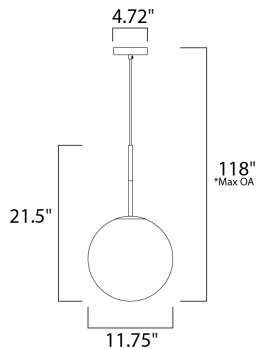

\*max overall height

**MEASUREMENTS**

- DIMENSION : 11.75" W x 21.5" H
- MAX OAH : 118" OAH
- CANOPY : 4.72" W x 1" H x 4.72" L
- HANGING WEIGHT : 4.41 lb

**LAMPING**

- INPUT VOLTAGE : 120V
- BULB : 1 x 60W Incandescent E26 Medium , 60W Total
- BULB INCLUDED : (Not Included)
- DIMMABLE : Yes