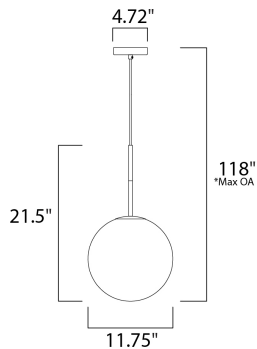

*max overall height

MEASUREMENTS

- DIMENSION : 11.75" W x 21.5" H
- MAX OAH : 118" OAH
- CANOPY : 4.72" W x 1" H x 4.72" L
- HANGING WEIGHT : 4.41 lb

LAMPING

- INPUT VOLTAGE : 120V
- BULB : 1 x 60W Incandescent E26 Medium , 60W Total
- BULB INCLUDED : (Not Included)
- DIMMABLE : Yes