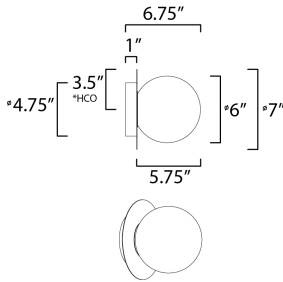

PRODUCT DESCRIPTION

Inspired by both Mid Century Modern and Scandinavian Contemporary this collection spans a large breadth of today's interior design. Straight tubing finished in Satin Brass supports hand blown Satin White cased glass globes. Black accents of metal and Black marble add dramatic detail and upscale appeal.

MEASUREMENTS

DIMENSION : 7" L x 7" W x 7" H x 6.75" Ext
MAX OAH : 4.75" W x 4.75" H
HANGING WEIGHT : 1.54 lb

LAMPING

INPUT VOLTAGE : 120V
BULB : 1 x 40W Incandescent E12 Candelabra , 40W Total
BULB INCLUDED : (Not Included)
DIMMABLE :
LIGHTING_DIRECTION : Omni

FINISHES OPTION

Satin Brass / Black (SBRBK)

GLASS

Satin White SW

MATERIAL

Aluminum, Glass, Steel

RATINGS

cETLus
Damp Location

ADDITIONAL

INSTALL UP/DOWN: Any
OPERATING TEMPERATURE:
-20°C (-4°F), 40°C (104°F)

Always consult a qualified electrician before installing any lighting product.