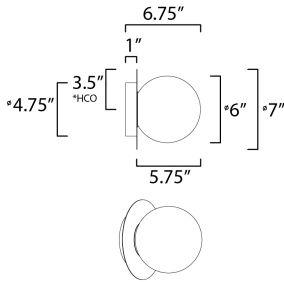

PRODUCT DESCRIPTION

Inspired by both Mid Century Modern and Scandinavian Contemporary this collection spans a large breadth of today's interior design. Straight tubing finished in Satin Brass supports hand blown Satin White cased glass globes. Black accents of metal and Black marble add dramatic detail and upscale appeal.

MEASUREMENTS

DIMENSION : 7" L x 7" W x 7" H x 6.75" Ext
MAX OAH : 4.75" W x 4.75" H
HANGING WEIGHT : 1.54 lb

LAMPING

INPUT VOLTAGE : 120V
BULB : 1 x 40W Incandescent E12 Candelabra , 40W Total
BULB INCLUDED : (Not Included)
DIMMABLE :
LIGHTING_DIRECTION : Omni

FINISHES OPTION

Satin Brass / Black (SBRBK)

GLASS

Satin White SW

MATERIAL

Aluminum, Glass, Steel

RATINGS

cETLus
Damp Location

ADDITIONAL

INSTALL UP/DOWN: Any
OPERATING TEMPERATURE:
-20°C (-4°F), 40°C (104°F)

Always consult a qualified electrician before installing any lighting product.