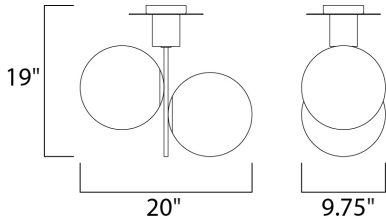

MEASUREMENTS

DIMENSION : 20" L x 9.75" W x 19" H
 CANOPY : 6.29" W x 1" H x 6.29" L
 HANGING WEIGHT : 8.8 lb

LAMPING

INPUT VOLTAGE : 120V
 BULB : 2 x 60W Incandescent E26 Medium , 120W Total
 BULB INCLUDED : (Not Included)
 DIMMABLE : Yes