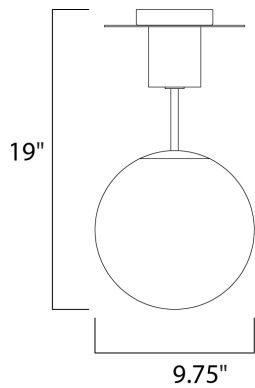

MEASUREMENTS

- DIMENSION : 9.75" W x 19" H
- MAX OAH : 25" OAH
- CANOPY : 6.29" W x 1" H x 6.29" L
- HANGING WEIGHT : 6.61 lb

LAMPING

- INPUT VOLTAGE : 120V
- BULB : 1 x 60W Incandescent E26 Medium , 60W Total
- BULB INCLUDED : (Not Included)
- DIMMABLE : Yes