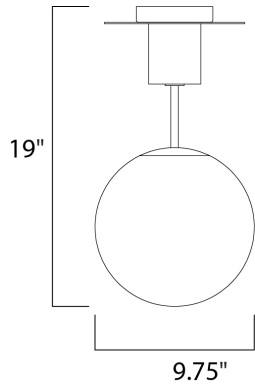

**MEASUREMENTS**

- DIMENSION : 9.75" W x 19" H
- MAX OAH : 25" OAH
- CANOPY : 6.29" W x 1" H x 6.29" L
- HANGING WEIGHT : 6.61 lb

**LAMPING**

- INPUT VOLTAGE : 120V
- BULB : 1 x 60W Incandescent E26 Medium , 60W Total
- BULB INCLUDED : (Not Included)
- DIMMABLE : Yes