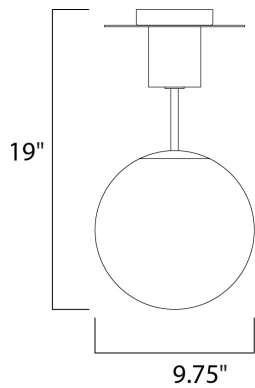

**MEASUREMENTS**

- DIMENSION : 9.75" W x 19" H
- MAX OAH : 25" OAH
- CANOPY : 6.29" W x 1" H x 6.29" L
- HANGING WEIGHT : 6.61 lb

**LAMPING**

- INPUT VOLTAGE : 120V
- BULB : 1 x 60W Incandescent E26 Medium , 60W Total
- BULB INCLUDED : (Not Included)
- DIMMABLE : Yes