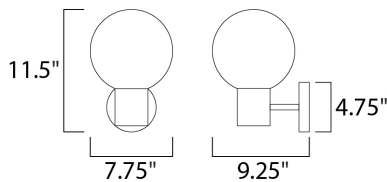

MEASUREMENTS

DIMENSION : 7.75" W x 11.5" H x 9.25" Ext
 MAX OAH : 4.75" W x 1" H
 HANGING WEIGHT : 4.41 lb

LAMPING

INPUT VOLTAGE : 120V
 BULB : 1 x 60W Incandescent E12 Candelabra , 60W Total
 BULB INCLUDED : (Not Included)
 DIMMABLE : Yes