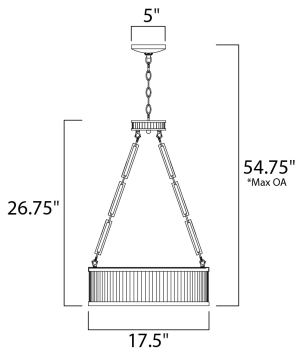

MEASUREMENTS

- DIMENSION : 17.5" L x 17.5" W x 26.75" H
- MAX OAH : 54.75" OAH
- CANOPY : 5" W x 1" H x 5" L
- HANGING WEIGHT : 16.1 lb

LAMPING

- INPUT VOLTAGE : 120V
- BULB : 4 x 60W Incandescent E26 Medium , 240W Total
- BULB INCLUDED : (Not Included)
- DIMMABLE : Yes