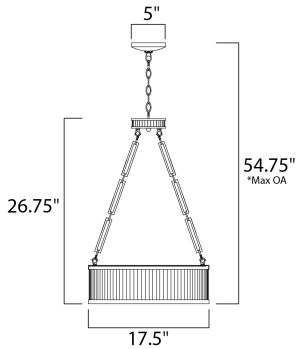

PRODUCT DESCRIPTION

Ribbed metalwork is framed in drum or square formed options available in both ceiling mounts and pendants. The two-tone finish of Oil Rubbed Bronze with Burnished Brass frame offers classic styling while Weathered Zinc with Matte Satin Nickel offers a more country elegant option. The incandescent lighting is softly diffused through a frosted glass diffuser.

*max overall height

MEASUREMENTS

- DIMENSION : 17.5" L x 17.5" W x 26.75" H
- MAX OAH : 54.75" OAH
- CANOPY : 5" W x 1" H x 5" L
- HANGING WEIGHT : 16.1 lb

LAMPING

- INPUT VOLTAGE : 120V
- BULB : 4 x 60W Incandescent E26 Medium , 240W Total
- BULB INCLUDED : (Not Included)
- DIMMABLE : Yes