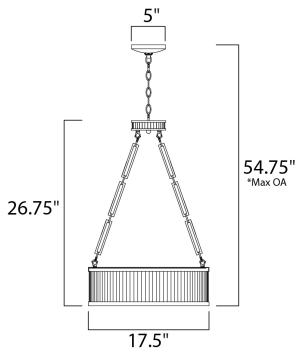

MEASUREMENTS

- DIMENSION : 17.5" L x 17.5" W x 26.75" H
- MAX OAH : 54.75" OAH
- CANOPY : 5" W x 1" H x 5" L
- HANGING WEIGHT : 16.1 lb

LAMPING

- INPUT VOLTAGE : 120V
- BULB : 4 x 60W Incandescent E26 Medium , 240W Total
- BULB INCLUDED : (Not Included)
- DIMMABLE : Yes