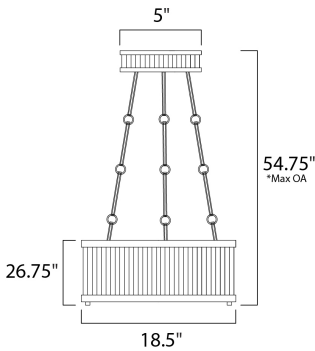

**PRODUCT DESCRIPTION**

Ribbed metalwork is framed in drum or square formed options available in both ceiling mounts and pendants. The two-tone finish of Oil Rubbed Bronze with Burnished Brass frame offers classic styling while Weathered Zinc with Matte Satin Nickel offers a more country elegant option. The incandescent lighting is softly diffused through a frosted glass diffuser.

\*max overall height

**MEASUREMENTS**

- DIMENSION : 18.5" L x 18.5" W x 26.75" H
- MAX OAH : 54.75" OAH
- CANOPY : 5" W x 1" H x 5" L
- HANGING WEIGHT : 17.6 lb

**LAMPING**

- INPUT VOLTAGE : 120V
- BULB : 4 x 60W Incandescent E26 Medium , 240W Total
- BULB INCLUDED : (Not Included)
- DIMMABLE : Yes