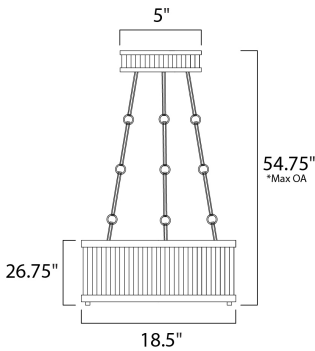

PRODUCT DESCRIPTION

Ribbed metalwork is framed in drum or square formed options available in both ceiling mounts and pendants. The two-tone finish of Oil Rubbed Bronze with Burnished Brass offers classic styling while Weathered Zinc with Matte Satin Nickel offers a more country elegant option. The incandescent lighting is softly diffused through a frosted glass diffuser.

*max overall height

MEASUREMENTS

- DIMENSION : 18.5" L x 18.5" W x 26.75" H
- MAX OAH : 54.75" OAH
- CANOPY : 5" W x 1" H x 5" L
- HANGING WEIGHT : 17.6 lb

LAMPING

- INPUT VOLTAGE : 120V
- BULB : 4 x 60W Incandescent E26 Medium , 240W Total
- BULB INCLUDED : (Not Included)
- DIMMABLE : Yes