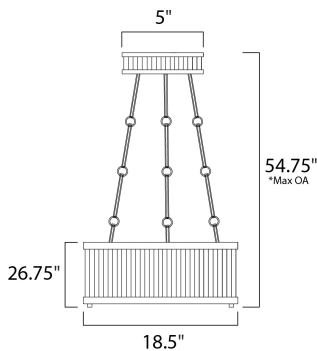

**PRODUCT DESCRIPTION**

Ribbed metalwork is framed in drum or square formed options available in both ceiling mounts and pendants. The two-tone finish of Oil Rubbed Bronze with Burnished Brass frame offers classic styling while Weathered Zinc with Matte Satin Nickel offers a more country elegant option. The incandescent lighting is softly diffused through a frosted glass diffuser.

\*max overall height

**MEASUREMENTS**

- DIMENSION : 18.5" L x 18.5" W x 26.75" H
- MAX OAH : 54.75" OAH
- CANOPY : 5" W x 1" H x 5" L
- HANGING WEIGHT : 17.6 lb

**LAMPING**

- INPUT VOLTAGE : 120V
- BULB : 4 x 60W Incandescent E26 Medium , 240W Total
- BULB INCLUDED : (Not Included)
- DIMMABLE : Yes