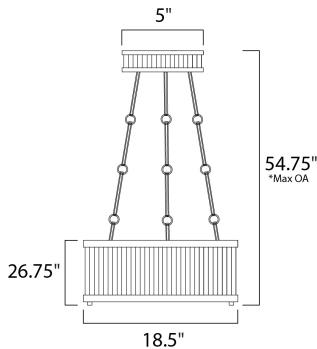

PRODUCT DESCRIPTION

Ribbed metalwork is framed in drum or square formed options available in both ceiling mounts and pendants. The two-tone finish of Oil Rubbed Bronze with Burnished Brass frame offers classic styling while Weathered Zinc with Matte Satin Nickel offers a more country elegant option. The incandescent lighting is softly diffused through a frosted glass diffuser.

*max overall height

MEASUREMENTS

- DIMENSION : 18.5" L x 18.5" W x 26.75" H
- MAX OAH : 54.75" OAH
- CANOPY : 5" W x 1" H x 5" L
- HANGING WEIGHT : 17.6 lb

LAMPING

- INPUT VOLTAGE : 120V
- BULB : 4 x 60W Incandescent E26 Medium , 240W Total
- BULB INCLUDED : (Not Included)
- DIMMABLE : Yes