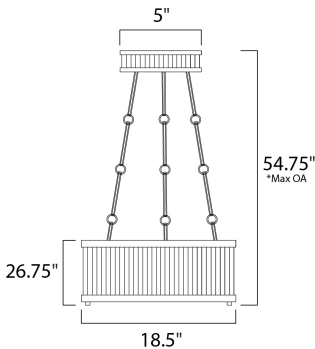

PRODUCT DESCRIPTION

Ribbed metalwork is framed in drum or square formed options available in both ceiling mounts and pendants. The two-tone finish of Oil Rubbed Bronze with Burnished Brass frame offers classic styling while Weathered Zinc with Matte Satin Nickel offers a more country elegant option. The incandescent lighting is softly diffused through a frosted glass diffuser.

*max overall height

MEASUREMENTS

- DIMENSION : 18.5" L x 18.5" W x 26.75" H
- MAX OAH : 54.75" OAH
- CANOPY : 5" W x 1" H x 5" L
- HANGING WEIGHT : 17.6 lb

LAMPING

- INPUT VOLTAGE : 120V
- BULB : 4 x 60W Incandescent E26 Medium , 240W Total
- BULB INCLUDED : (Not Included)
- DIMMABLE : Yes