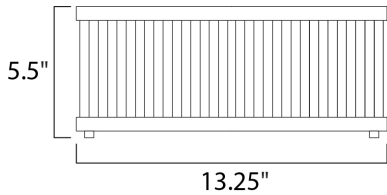

**MEASUREMENTS**

DIMENSION : 13.25" L x 13.25" W x 5.5" H  
 CANOPY : 9.75" W x 1" H x 9.75" L  
 HANGING WEIGHT : 10.56 lb

**LAMPING**

INPUT VOLTAGE : 120V  
 BULB : 3 x 60W Incandescent E26 Medium , 180W Total  
 BULB INCLUDED : (Not Included)  
 DIMMABLE : Yes