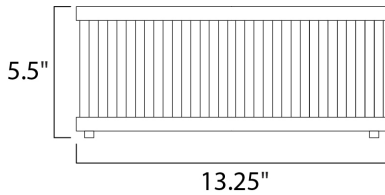

**MEASUREMENTS**

DIMENSION : 13.25" L x 13.25" W x 5.5" H  
 CANOPY : 9.75" W x 1" H x 9.75" L  
 HANGING WEIGHT : 10.56 lb

**LAMPING**

INPUT VOLTAGE : 120V  
 BULB : 3 x 60W Incandescent E26 Medium , 180W Total  
 BULB INCLUDED : (Not Included)  
 DIMMABLE : Yes