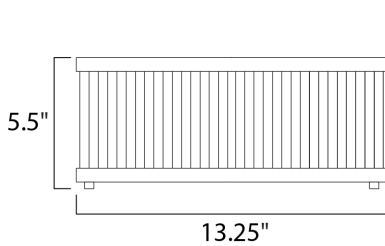

MEASUREMENTS

DIMENSION : 13.25" L x 13.25" W x 5.5" H
 CANOPY : 9.75" W x 1" H x 9.75" L
 HANGING WEIGHT : 10.56 lb

LAMPING

INPUT VOLTAGE : 120V
 BULB : 3 x 60W Incandescent E26 Medium , 180W Total
 BULB INCLUDED : (Not Included)
 DIMMABLE : Yes