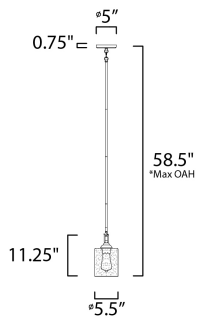

\*max overall height

**MEASUREMENTS**

- DIMENSION : 5.5" L x 5.5" W x 11.25" H
- MAX OAH : 58.5" OAH
- CANOPY : 5" W x 0.75" H x 5" L
- HANGING WEIGHT : 3.74 lb

**LAMPING**

- INPUT VOLTAGE : 120V
- BULB : 1 x 60W Incandescent E26 Medium , 60W Total
- BULB INCLUDED : (Not Included)
- DIMMABLE : Yes