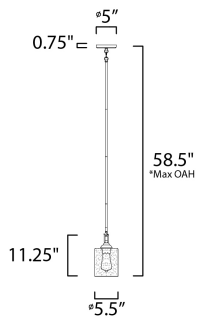

*max overall height

MEASUREMENTS

- DIMENSION : 5.5" L x 5.5" W x 11.25" H
- MAX OAH : 58.5" OAH
- CANOPY : 5" W x 0.75" H x 5" L
- HANGING WEIGHT : 3.74 lb

LAMPING

- INPUT VOLTAGE : 120V
- BULB : 1 x 60W Incandescent E26 Medium , 60W Total
- BULB INCLUDED : (Not Included)
- DIMMABLE : Yes