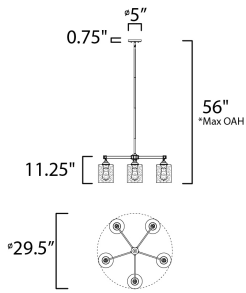

ADDITIONAL

SLOPE: 90
OPERATING TEMPERATURE:
-20°C (-4°F), 40°C (104°F)

MEASUREMENTS

DIMENSION : 29.5" L x 29.5" W x 11.25" H
MAX OAH : 56" OAH
CANOPY : 5" W x 0.75" H x 5" L
HANGING WEIGHT : 16.72 lb

LAMPING

INPUT VOLTAGE : 120V
BULB : 5 x 60W Incandescent E26 Medium , 300W Total
BULB INCLUDED : (Not Included)
DIMMABLE : Yes

*max overall height

Always consult a qualified electrician before installing any lighting product.