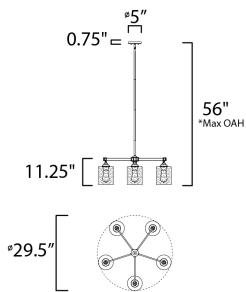

LAMPING

INPUT VOLTAGE : 120V
BULB : 5 x 60W Incandescent E26 Medium , 300W Total
BULB INCLUDED : (Not Included)
DIMMABLE : Yes

*max overall height

Always consult a qualified electrician before installing any lighting product.