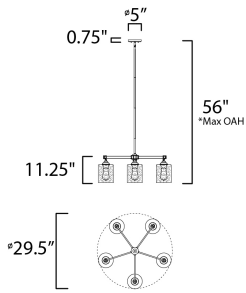

LAMPING

INPUT VOLTAGE : 120V
BULB : 5 x 60W Incandescent E26 Medium , 300W Total
BULB INCLUDED : (Not Included)
DIMMABLE : Yes

*max overall height

Always consult a qualified electrician before installing any lighting product.