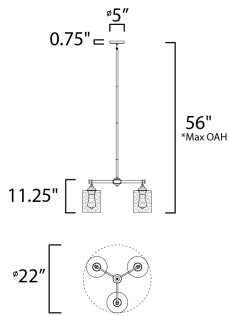

*max overall height

MEASUREMENTS

- DIMENSION : 22" L x 22" W x 11.25" H
- MAX OAH : 56" OAH
- CANOPY : 5" W x 0.75" H x 5" L
- HANGING WEIGHT : 10.12 lb

LAMPING

- INPUT VOLTAGE : 120V
- BULB : 3 x 60W Incandescent E26 Medium , 180W Total
- BULB INCLUDED : (Not Included)
- DIMMABLE : Yes