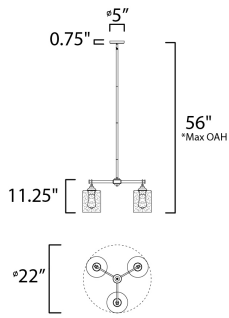

\*max overall height

**MEASUREMENTS**

- DIMENSION : 22" L x 22" W x 11.25" H
- MAX OAH : 56" OAH
- CANOPY : 5" W x 0.75" H x 5" L
- HANGING WEIGHT : 10.12 lb

**LAMPING**

- INPUT VOLTAGE : 120V
- BULB : 3 x 60W Incandescent E26 Medium , 180W Total
- BULB INCLUDED : (Not Included)
- DIMMABLE : Yes