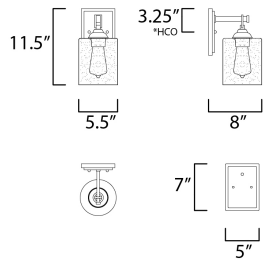

PRODUCT DESCRIPTION

Stone Seeded glass shades with flecks of gold, suspend from a squared loop that cradles a rectangular tube arm finished in a soft Bronze. The minimalistic frame is a perfect complement to the rustic glamour of this glass.