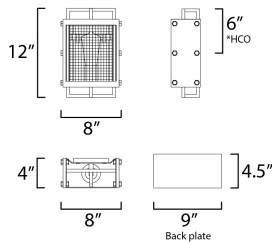

PRODUCT DESCRIPTION

Combining wood panels finished in Barnwood with mesh and metal finished in Weathered Zinc creates a rustic look appropriate for today's interiors. Bolt head accents complete the look and add an industrial element to this collection which works well in Modern Farmhouse design.

MEASUREMENTS

DIMENSION : 8" L x 8" W x 12" H x 4" Ext
MAX OAH : 4.5" W x 9" H
HANGING WEIGHT : 4.4 lb

LAMPING

INPUT VOLTAGE : 120V
BULB : 1 x 60W Incandescent E26 Medium , 60W Total
BULB INCLUDED : (Not Included)
DIMMABLE :
LIGHTING_DIRECTION : Down

FINISHES OPTION

Barn Wood / Weathered Zinc (BWWZ)

MATERIAL

Wood, Steel

RATINGS

cULus
Dry Location
ADA

ADDITIONAL

INSTALL UP/DOWN: Down
OPERATING TEMPERATURE:
-20°C (-4°F), 40°C (104°F)

Always consult a qualified electrician before installing any lighting product.