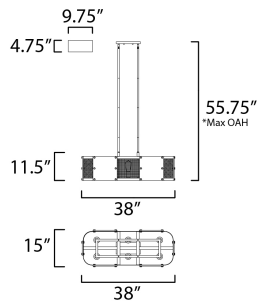

*max overall height

MEASUREMENTS

- DIMENSION : 38" L x 15" W x 11.5" H
- MAX OAH : 55.75" OAH
- CANOPY : 4.75" W x 0.75" H x 9.75" L
- HANGING WEIGHT : 25.08 lb

LAMPING

- INPUT VOLTAGE : 120V
- BULB : 6 x 60W Incandescent E26 Medium , 360W Total
- BULB INCLUDED : (Not Included)
- DIMMABLE :