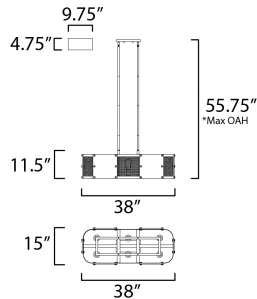

\*max overall height

**MEASUREMENTS**

- DIMENSION : 38" L x 15" W x 11.5" H
- MAX OAH : 55.75" OAH
- CANOPY : 4.75" W x 0.75" H x 9.75" L
- HANGING WEIGHT : 25.08 lb

**LAMPING**

- INPUT VOLTAGE : 120V
- BULB : 6 x 60W Incandescent E26 Medium , 360W Total
- BULB INCLUDED : (Not Included)
- DIMMABLE :