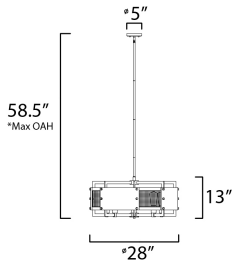

\*max overall height

**MEASUREMENTS**

DIMENSION : 28" L x 28" W x 13" H  
 CANOPY : 5" W x 0.75" H x 5" L  
 HANGING WEIGHT : 21.56 lb

**LAMPING**

INPUT VOLTAGE : 120V  
 BULB : 8 x 60W Incandescent E26 Medium , 480W Total  
 BULB INCLUDED : (Not Included)  
 DIMMABLE :