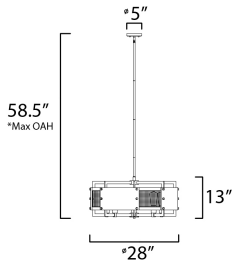

*max overall height

MEASUREMENTS

DIMENSION : 28" L x 28" W x 13" H
 CANOPY : 5" W x 0.75" H x 5" L
 HANGING WEIGHT : 21.56 lb

LAMPING

INPUT VOLTAGE : 120V
 BULB : 8 x 60W Incandescent E26 Medium , 480W Total
 BULB INCLUDED : (Not Included)
 DIMMABLE :