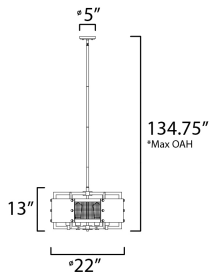

*max overall height

MEASUREMENTS

- DIMENSION : 22" L x 22" W x 13" H
- MAX OAH : 134.75" OAH
- CANOPY : 5" W x 0.75" H x 5" L
- HANGING WEIGHT : 16.28 lb

LAMPING

- INPUT VOLTAGE : 120V
- BULB : 6 x 60W Incandescent E26 Medium , 360W Total
- BULB INCLUDED : (Not Included)
- DIMMABLE :