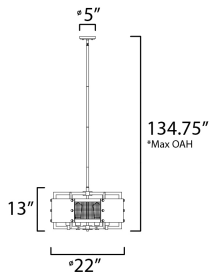

\*max overall height

**MEASUREMENTS**

- DIMENSION : 22" L x 22" W x 13" H
- MAX OAH : 134.75" OAH
- CANOPY : 5" W x 0.75" H x 5" L
- HANGING WEIGHT : 16.28 lb

**LAMPING**

- INPUT VOLTAGE : 120V
- BULB : 6 x 60W Incandescent E26 Medium , 360W Total
- BULB INCLUDED : (Not Included)
- DIMMABLE :